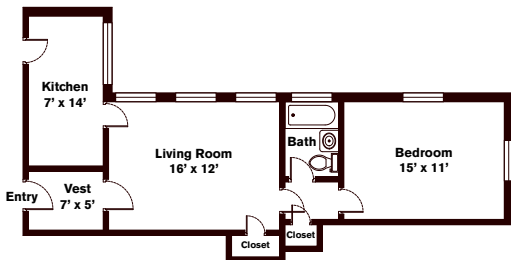

Two Bedrooms ~ 1 Baths (657 sq. ft.)

Langdon Square ~ 65 Langdon Street

Two Bedrooms ~ 1 Baths (869 sq. ft.)

Brattle Arms

Three Bedrooms ~ 1.5 Baths (893 sq. ft.)

Langdon Square ~ 1 Langdon Square

Langdon Square

Brattle Arms

One Bedrooms ~ 1 Bath (556 sq. ft.)

Chauncy Court

One Bedroom ~ 1 Bath (615 sq. ft.)

John Harvard Apartments

One Bedroom ~ 1 Bath (660 sq. ft.)

Chauncy Court

One Bedroom ~ 1 Bath (564 sq. ft.)

Wendell Terrace

One Bedroom ~ 1 Bath (820 sq. ft.)

Brattle Arms

One Bedroom ~ 1 Bath (647 sq. ft.)

Wendell Terrace

Variations may occur in some floor plan styles. Dimensions and square foot measurements are approximate.