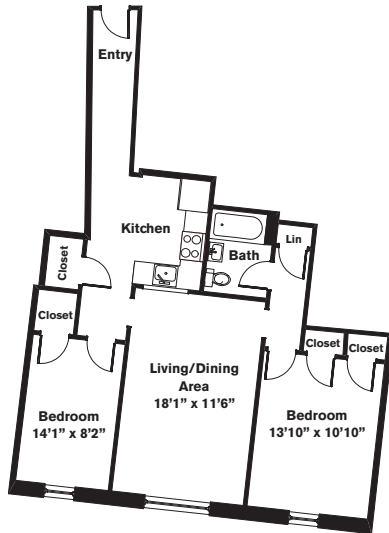

# Cambridge Harvard Square Communities

Start *Living*

One Bedroom + Den ~ 1 Bath (709 sq. ft.)

Charles Chauncy

Two Bedrooms ~ 1 Baths (880 sq. ft.)

Chauncy Court

Two Bedrooms ~ 1 Baths (742 sq. ft.)

John Harvard Apartments

Two Bedrooms ~ 1 Baths (657 sq. ft.)

Langdon Square ~ 65 Langdon Street

Two Bedrooms ~ 1 Baths (869 sq. ft.)

Brattle Arms

Three Bedrooms ~ 1.5 Baths (893 sq. ft.)

Langdon Square ~ 1 Langdon Square

Langdon Square

Brattle Arms

One Bedrooms ~ 1 Bath (556 sq. ft.)

Chauncy Court

One Bedroom ~ 1 Bath (615 sq. ft.)

John Harvard Apartments

One Bedroom ~ 1 Bath (660 sq. ft.)

Chauncy Court

One Bedroom ~ 1 Bath (564 sq. ft.)