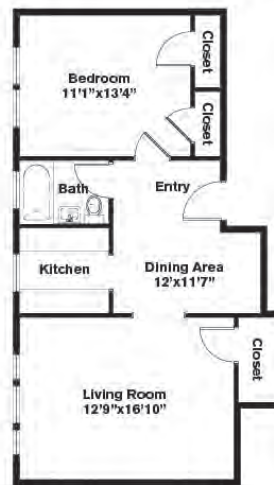

Brattle Arms

One Bedrooms ~ 1 Bath (556 sq. ft.)

Chauncy Court

One Bedroom ~ 1 Bath (615 sq. ft.)

John Harvard Apartments

One Bedroom ~ 1 Bath (660 sq. ft.)

Chauncy Court

One Bedroom ~ 1 Bath (564 sq. ft.)

Wendell Terrace

One Bedroom ~ 1 Bath (820 sq. ft.)

Brattle Arms

One Bedroom ~ 1 Bath (647 sq. ft.)

Wendell Terrace

Variations may occur in some floor plan styles. Dimensions and square foot measurements are approximate.