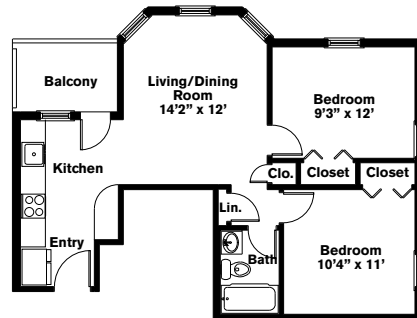

# Cambridge Harvard Square Communities

Start *Living*

One Bedroom + Den ~ 1 Bath (709 sq. ft.)

Charles Chauncy

Two Bedrooms ~ 1 Baths (880 sq. ft.)

Chauncy Court

Two Bedrooms ~ 1 Baths (742 sq. ft.)

John Harvard Apartments

Two Bedrooms ~ 1 Baths (657 sq. ft.)

Langdon Square ~ 65 Langdon Street

Two Bedrooms ~ 1 Baths (869 sq. ft.)

Brattle Arms

Three Bedrooms ~ 1.5 Baths (893 sq. ft.)

Langdon Square ~ 1 Langdon Square

Langdon Square

Brattle Arms

One Bedrooms ~ 1 Bath (556 sq. ft.)

Chauncy Court

One Bedroom ~ 1 Bath (615 sq. ft.)

John Harvard Apartments

One Bedroom ~ 1 Bath (660 sq. ft.)

Chauncy Court

One Bedroom ~ 1 Bath (564 sq. ft.)