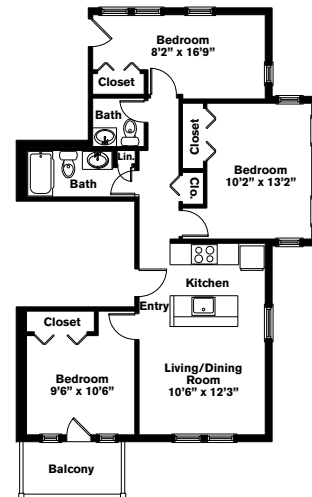

Two Bedrooms ~ 1 Baths (657 sq. ft.)

Langdon Square ~ 65 Langdon Street

Two Bedrooms ~ 1 Baths (869 sq. ft.)

Brattle Arms

Three Bedrooms ~ 1.5 Baths (893 sq. ft.)

Langdon Square ~ 1 Langdon Square

Langdon Square

Brattle Arms

One Bedrooms ~ 1 Bath (556 sq. ft.)

Chauncy Court

One Bedroom ~ 1 Bath (615 sq. ft.)

John Harvard Apartments

One Bedroom ~ 1 Bath (660 sq. ft.)

Chauncy Court

One Bedroom ~ 1 Bath (564 sq. ft.)

Wendell Terrace

One Bedroom ~ 1 Bath (820 sq. ft.)

Brattle Arms

One Bedroom ~ 1 Bath (647 sq. ft.)

Wendell Terrace

Variations may occur in some floor plan styles. Dimensions and square foot measurements are approximate.