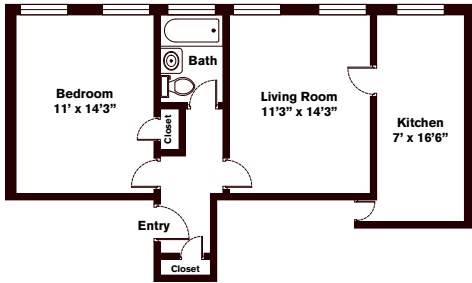

Two Bedrooms ~ 1 Baths (657 sq. ft.)

Langdon Square ~ 65 Langdon Street

Two Bedrooms ~ 1 Baths (869 sq. ft.)

Brattle Arms

Three Bedrooms ~ 1.5 Baths (893 sq. ft.)

Langdon Square ~ 1 Langdon Square

Langdon Square

Brattle Arms

One Bedrooms ~ 1 Bath (556 sq. ft.)

Chauncy Court

One Bedroom ~ 1 Bath (615 sq. ft.)

John Harvard Apartments

One Bedroom ~ 1 Bath (660 sq. ft.)

Chauncy Court

One Bedroom ~ 1 Bath (564 sq. ft.)

Wendell Terrace

One Bedroom ~ 1 Bath (820 sq. ft.)

Brattle Arms

One Bedroom ~ 1 Bath (647 sq. ft.)

Wendell Terrace

Variations may occur in some floor plan styles. Dimensions and square foot measurements are approximate.