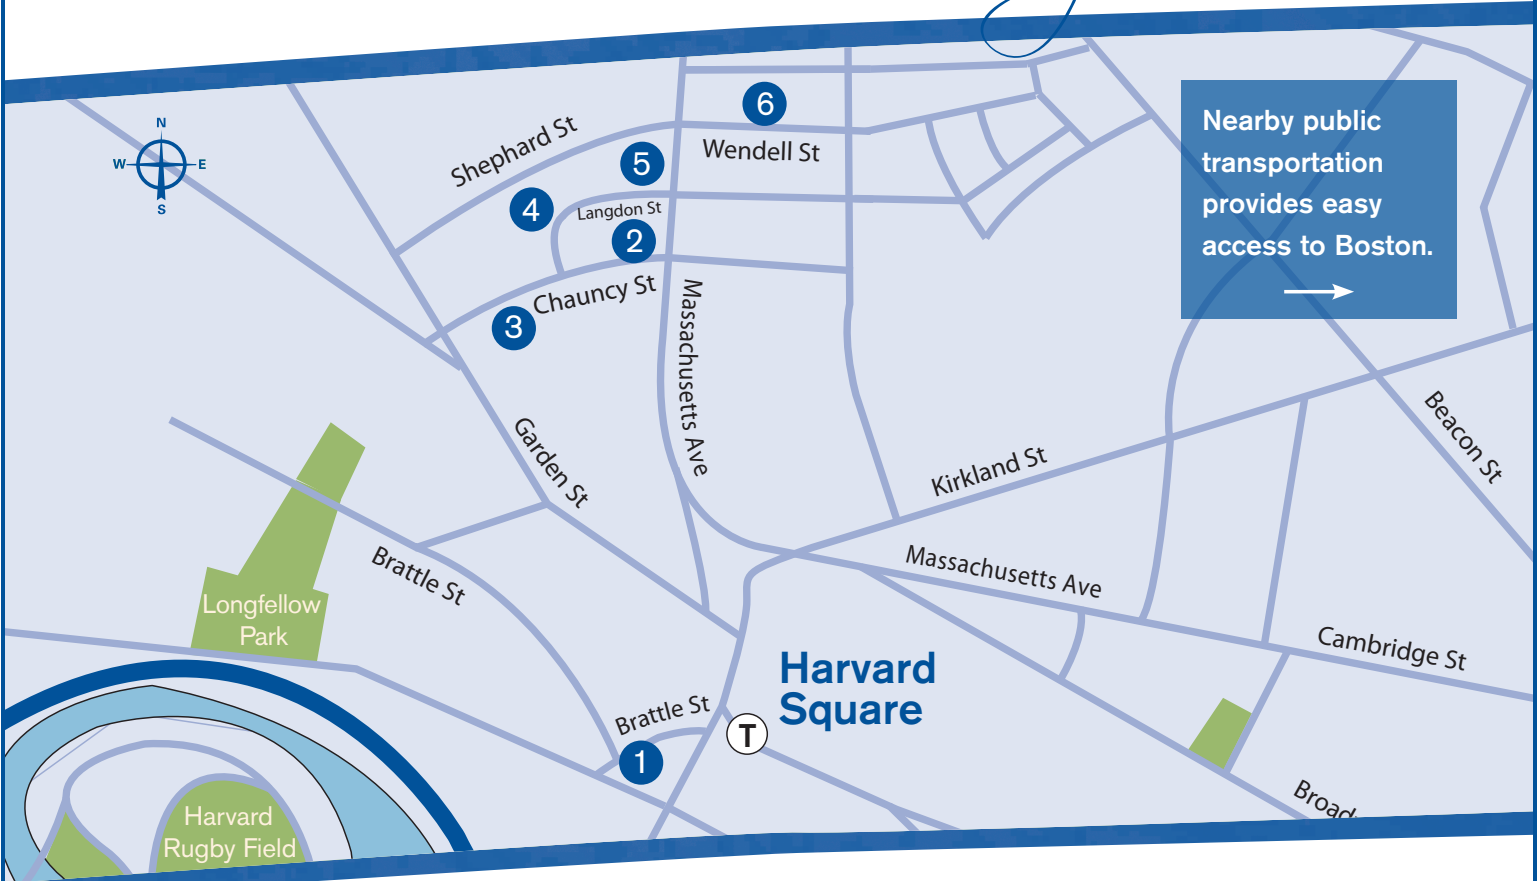

# Cambridge Harvard Square Communities

Start *Living*

**1 Brattle Arms**  
60 Brattle Street

**2 Charles Chauncy**  
1 & 3 Chauncy Street

**3 Chauncy Court**  
18-26 Chauncy Street

**4 Langdon Square**  
- 1 Langdon Square  
- 55 Langdon Street  
- 59-61 Langdon Street  
- 65 Langdon Street

**5 John Harvard**  
1-3 Langdon Street

**6 Wendell Terrace**  
19-21 Wendell Street