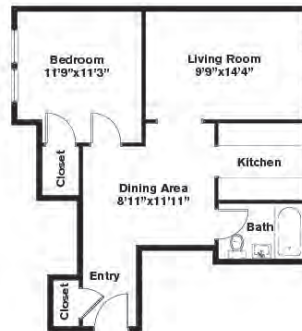

Two Bedrooms ~ 1 Baths (657 sq. ft.)

Langdon Square ~ 65 Langdon Street

Two Bedrooms ~ 1 Baths (869 sq. ft.)

Brattle Arms

Three Bedrooms ~ 1.5 Baths (893 sq. ft.)

Langdon Square ~ 1 Langdon Square

Langdon Square

Brattle Arms

One Bedrooms ~ 1 Bath (556 sq. ft.)

Chauncy Court

One Bedroom ~ 1 Bath (615 sq. ft.)

John Harvard Apartments

One Bedroom ~ 1 Bath (660 sq. ft.)

Chauncy Court

One Bedroom ~ 1 Bath (564 sq. ft.)

Wendell Terrace

One Bedroom ~ 1 Bath (820 sq. ft.)

Brattle Arms

One Bedroom ~ 1 Bath (647 sq. ft.)

Wendell Terrace

Variations may occur in some floor plan styles. Dimensions and square foot measurements are approximate.