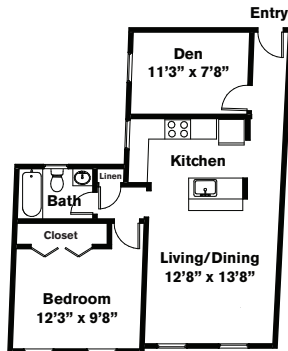

# Cambridge Harvard Square Communities

Start *Living*

One Bedroom + Den ~ 1 Bath (709 sq. ft.)

Charles Chauncy

Two Bedrooms ~ 1 Baths (880 sq. ft.)

Chauncy Court

Two Bedrooms ~ 1 Baths (742 sq. ft.)

John Harvard Apartments

Two Bedrooms ~ 1 Baths (657 sq. ft.)

Langdon Square ~ 65 Langdon Street

Two Bedrooms ~ 1 Baths (869 sq. ft.)

Brattle Arms

Three Bedrooms ~ 1.5 Baths (893 sq. ft.)

Langdon Square ~ 1 Langdon Square

Langdon Square