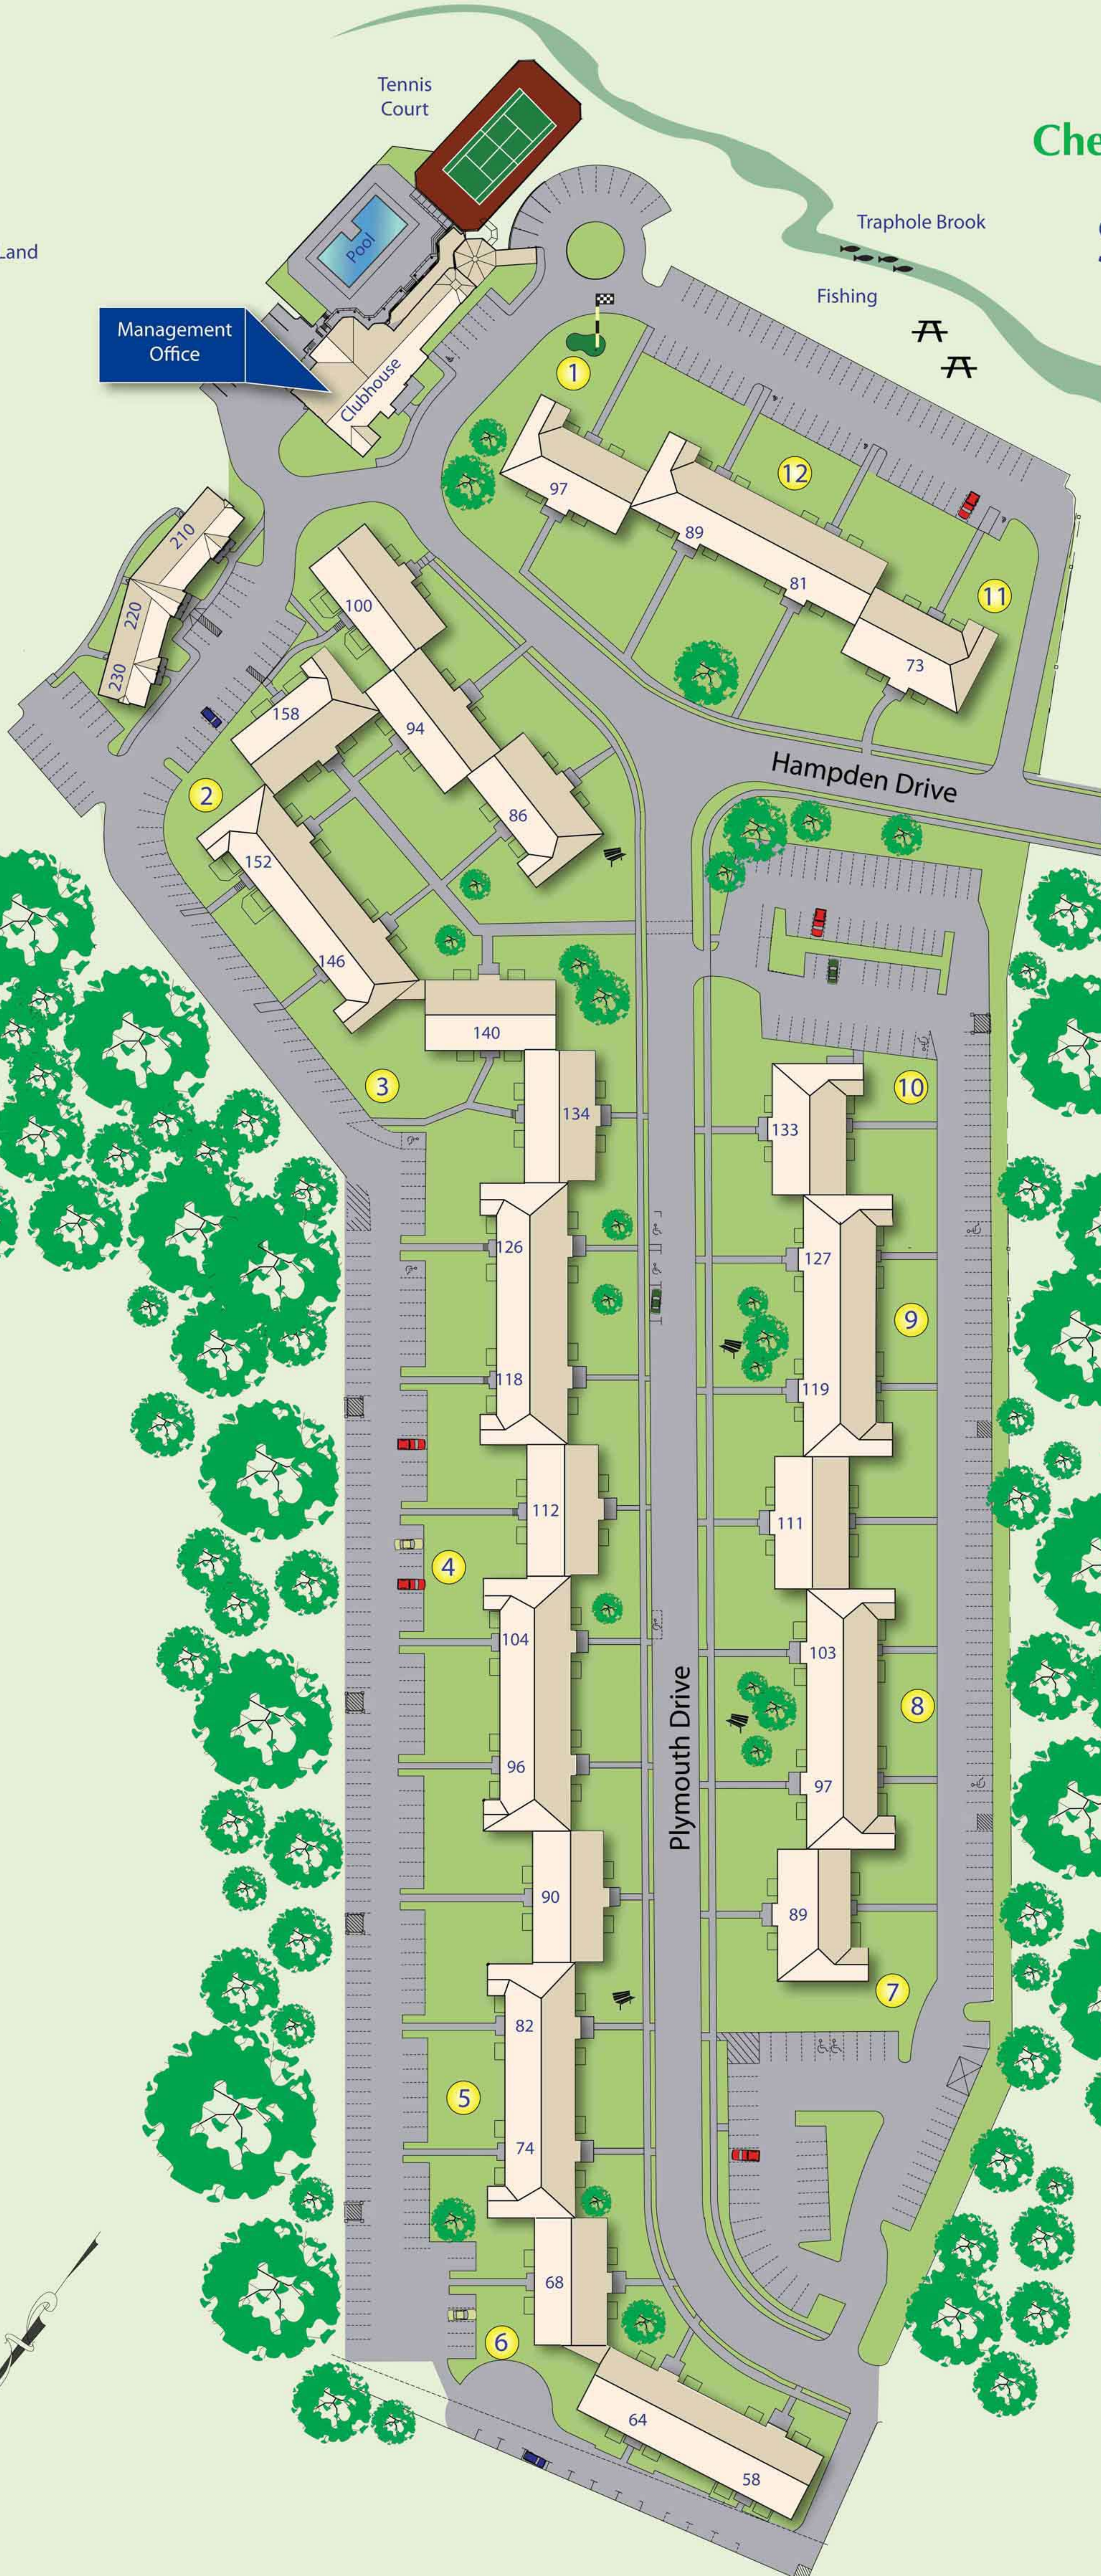

Chestnut Hill Realty

Site Map

Conservation Land

MAP KEY

- Benches
- Picnic Tables
- Fitness Trail

Clubhouse Amenities:

- Fitness Center
- Movie Theatre
- Internet Café
- Activity Room
- Conference Room
- Community Room
- Pool
- Tennis Court
- Putting Green

Management Office

Tennis Court

Clubhouse

Traphole Brook

Fishing

Hampden Drive

Plymouth Drive