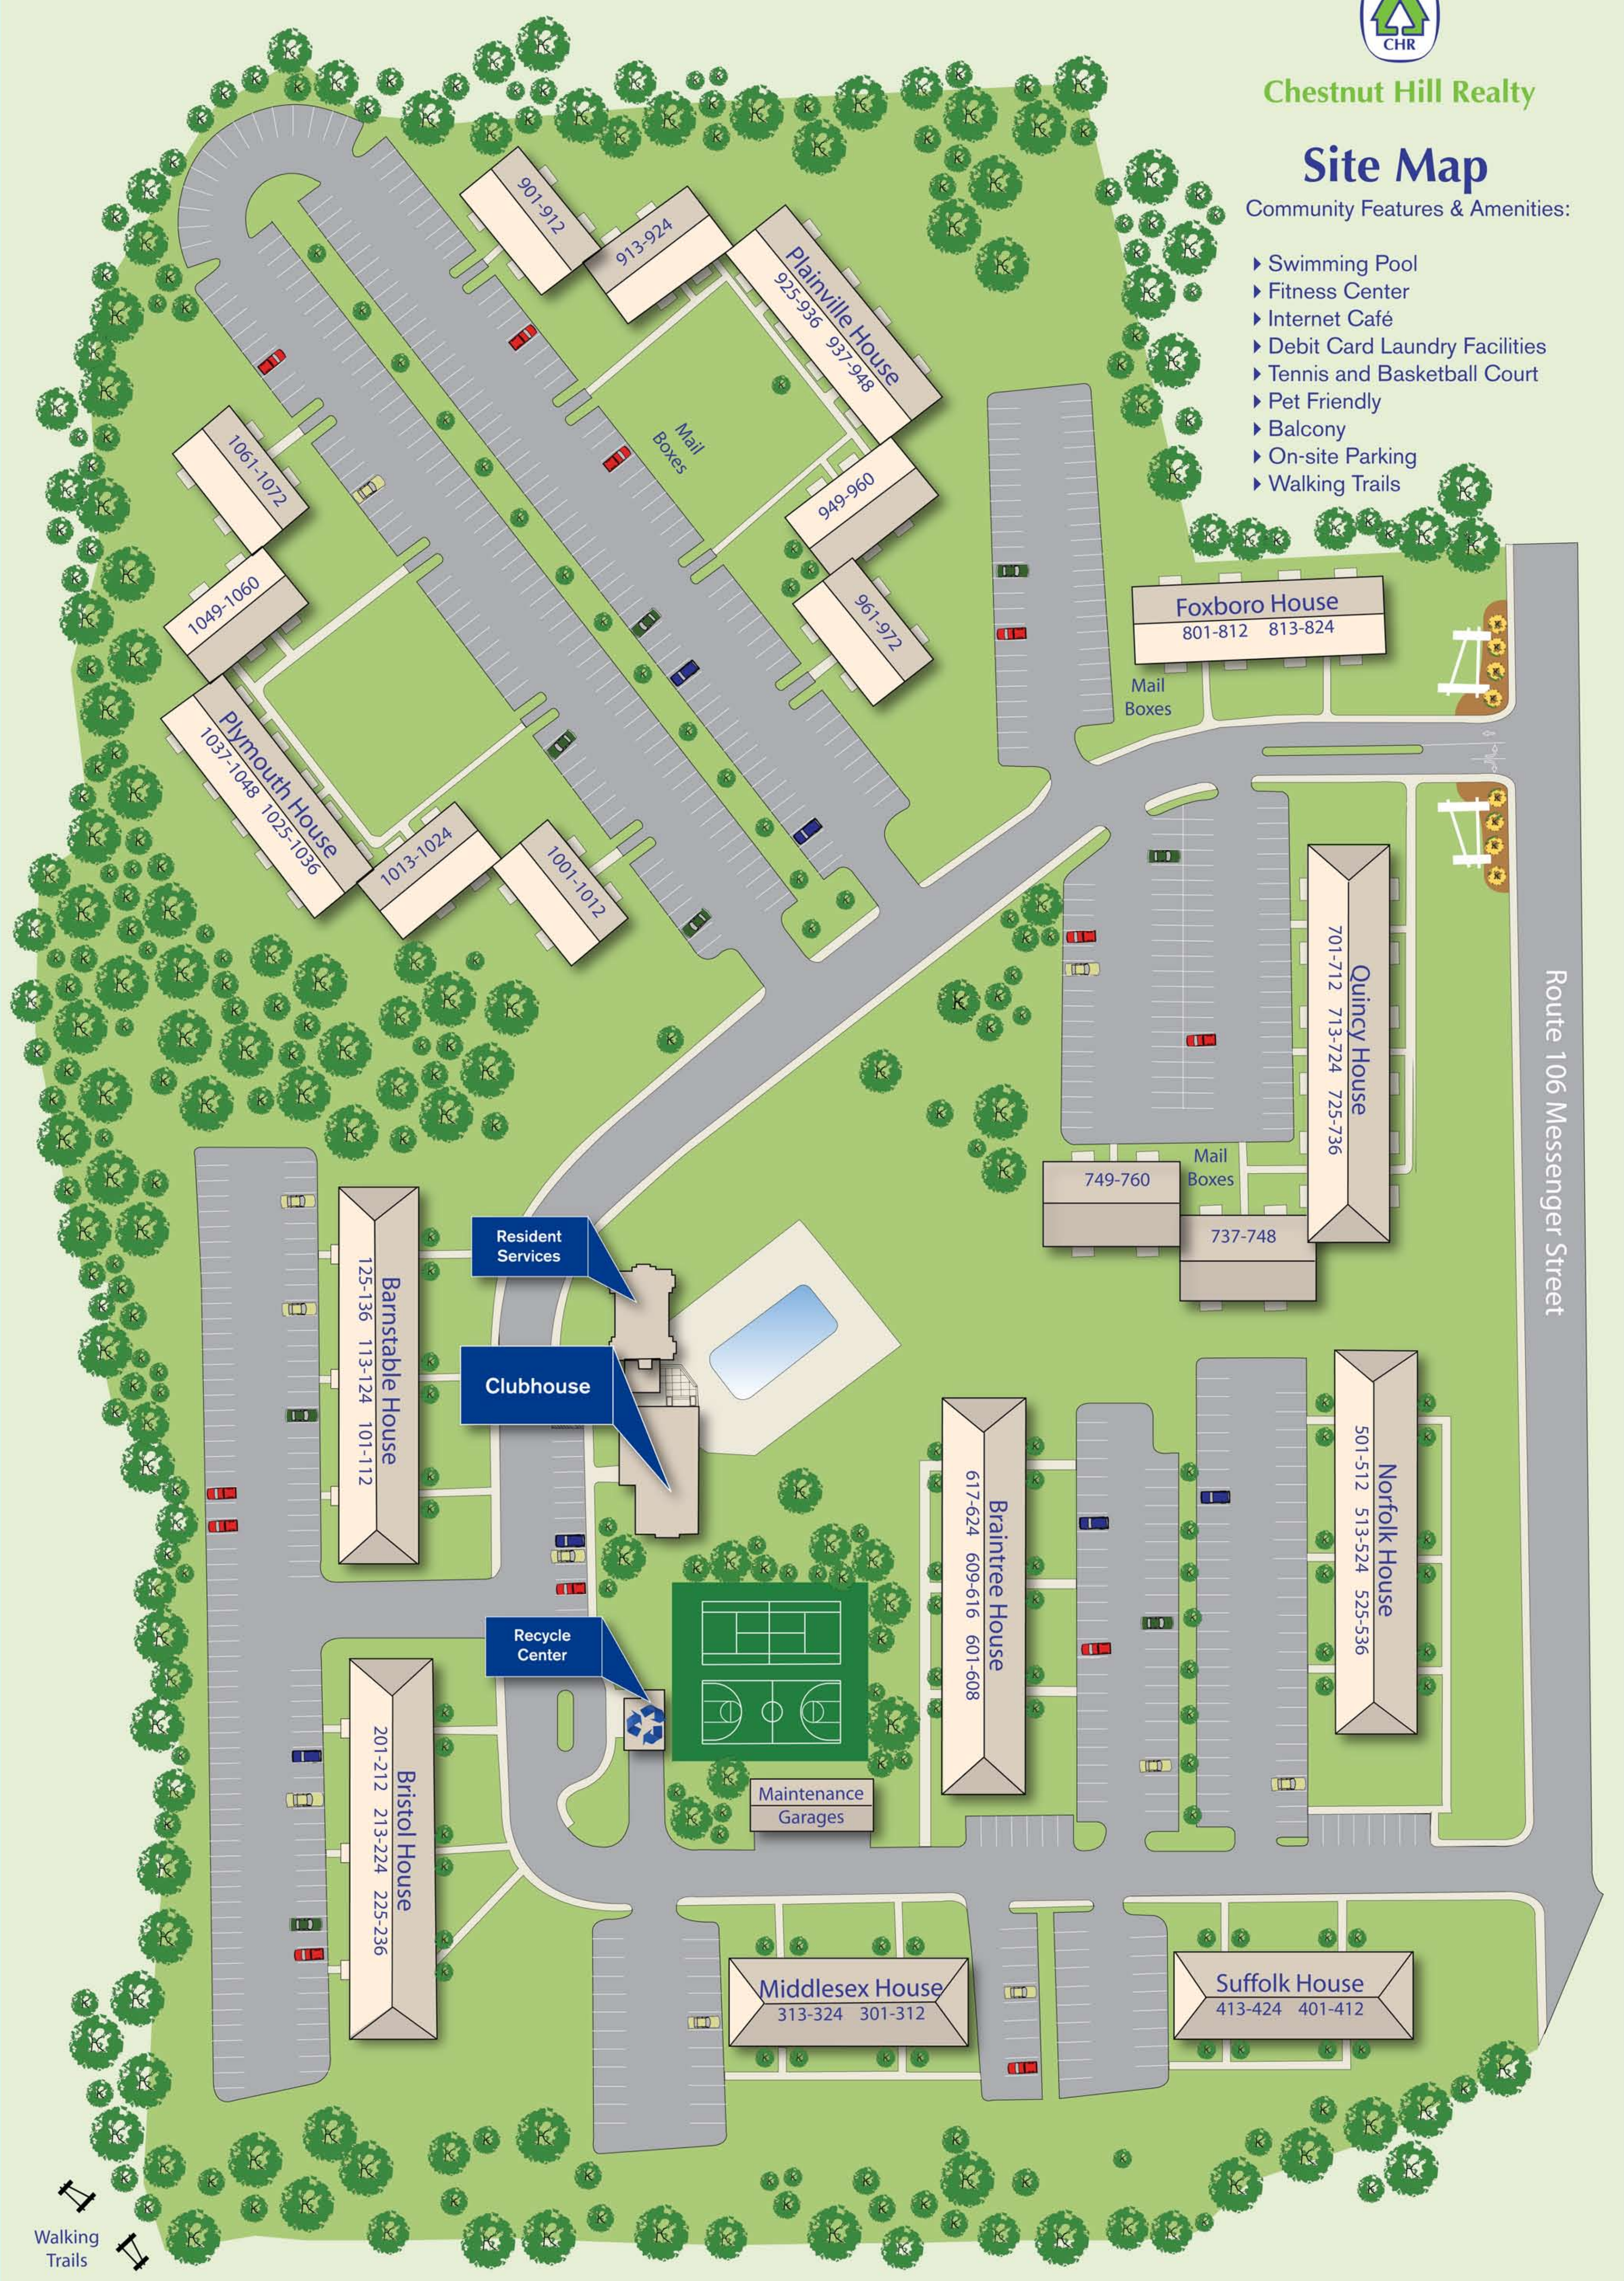

Chestnut Hill Realty

Site Map

Community Features & Amenities:

- ▶ Swimming Pool
- ▶ Fitness Center
- ▶ Internet Café
- ▶ Debit Card Laundry Facilities
- ▶ Tennis and Basketball Court
- ▶ Pet Friendly
- ▶ Balcony
- ▶ On-site Parking
- ▶ Walking Trails

Route 106 Messenger Street

Walking Trails

Map Labels:

- 901-912
- 913-924
- Plainville House 925-936 937-948
- 1061-1072
- 1049-1060
- Plymouth House 1037-1048 1025-1036
- 1013-1024
- 1001-1012
- 949-960
- 961-972
- Mail Boxes
- Foxboro House 801-812 813-824
- Mail Boxes
- Quincy House 701-712 713-724 725-736
- 749-760
- Mail Boxes
- 737-748
- Resident Services
- Clubhouse
- Barnstable House 125-136 113-124 101-112
- Recycle Center
- Braintree House 617-624 609-616 601-608
- Maintenance Garages
- Norfolk House 501-512 513-524 525-536
- Bristol House 201-212 213-224 225-236
- Middlesex House 313-324 301-312
- Suffolk House 413-424 401-412
- Walking Trails