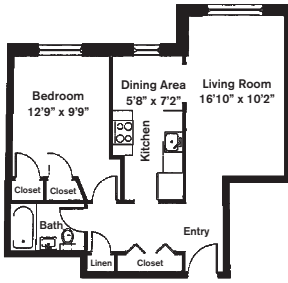

Residence features are subject to change and may be available in select apartments only.

Call Today! (617) 876-8600

Brattle Arms

Start *Living*

Signature
COLLECTION

APARTMENT HOMES

B
R
A
T
T
L
E
A
R
M
S

One Bedroom ~ 1 Bath (591 sq. ft.)

Style 1

Two Bedrooms ~ 1 Bath (869 sq. ft.)

Style 1

One Bedroom ~ 1 Bath (820 sq. ft.)

Style 2

Two Bedrooms ~ 1 Bath (1,001 sq. ft.)

Style 2

One Bedroom ~ 1 Bath (604 sq. ft.)

Style 3

Variations may occur in some floor plan styles. Dimensions and square foot measurements are approximate.

Brattle Arms, 60 Brattle Street, Cambridge, MA 02138

LEASING OFFICE One Langdon Street, Cambridge, MA 02138