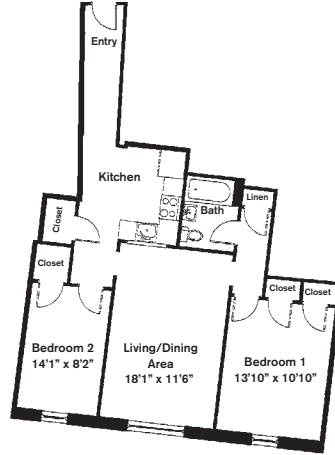

Residence features are subject to change and may be available in select apartments only.

Call Today! (617) 876-8600

Brattle Arms

Start *Living*

Signature
COLLECTION

APARTMENT HOMES

B
R
A
T
T
L
E
A
R
M
S

One Bedroom ~ 1 Bath (591 sq. ft.)

Style 1

Two Bedrooms ~ 1 Bath (869 sq. ft.)

Style 1

One Bedroom ~ 1 Bath (820 sq. ft.)

Style 2

Two Bedrooms ~ 1 Bath (1,001 sq. ft.)

Style 2

One Bedroom ~ 1 Bath (604 sq. ft.)

Style 3

Variations may occur in some floor plan styles. Dimensions and square foot measurements are approximate.

Brattle Arms, 60 Brattle Street, Cambridge, MA 02138

LEASING OFFICE One Langdon Street, Cambridge, MA 02138