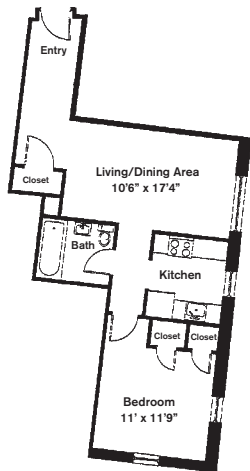

Residence features are subject to change and may be available in select apartments only.

Call Today! (617) 876-8600

Brattle Arms

Start *Living*

Signature
COLLECTION

APARTMENT HOMES

B
R
A
T
T
L
E
A
R
M
S

One Bedroom ~ 1 Bath (591 sq. ft.)

Style 1

Two Bedrooms ~ 1 Bath (869 sq. ft.)

Style 1

One Bedroom ~ 1 Bath (820 sq. ft.)

Style 2

Two Bedrooms ~ 1 Bath (1,001 sq. ft.)

Style 2

One Bedroom ~ 1 Bath (604 sq. ft.)

Style 3

Variations may occur in some floor plan styles. Dimensions and square foot measurements are approximate.

Brattle Arms, 60 Brattle Street, Cambridge, MA 02138

LEASING OFFICE One Langdon Street, Cambridge, MA 02138