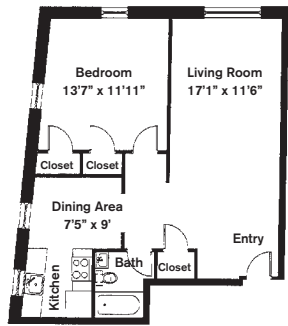

Style 1

Two Bedrooms ~ 1 Bath (869 sq. ft.)

Style 1

One Bedroom ~ 1 Bath (820 sq. ft.)

Style 2

Two Bedrooms ~ 1 Bath (1,001 sq. ft.)

Style 2

One Bedroom ~ 1 Bath (604 sq. ft.)

Style 3

Variations may occur in some floor plan styles. Dimensions and square foot measurements are approximate.

Brattle Arms, 60 Brattle Street, Cambridge, MA 02138

LEASING OFFICE One Langdon Street, Cambridge, MA 02138