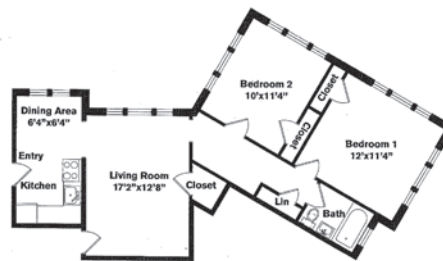

## Start *Living*

CHR CAMBRIDGE APARTMENTS

Langdon Square

Brattle Arms

One Bedroom ~ 1 Bath (564 sq. ft.)

Wendell Terrace

One Bedroom ~ 1 Bath (647 sq. ft.)

Wendell Terrace

One Bedroom ~ 1 Bath (530 sq. ft.)

Chauncy Court

Two Bedrooms ~ 1 Bath (556 sq. ft.)

Chauncy Court

One Bedroom ~ 1 Bath (615 sq. ft.)

John Harvard Apartments

Two Bedrooms ~ 1 Baths (742 sq. ft.)

John Harvard Apartments

Variations may occur in some floor plan styles. Dimensions and square foot measurements are approximate.

LEASING OFFICE One Langdon Street, Cambridge, MA 02138  
 HOURS Mon-Fri: 9am-6pm | Sat: 10am-4pm | Sun: 10am-3pm