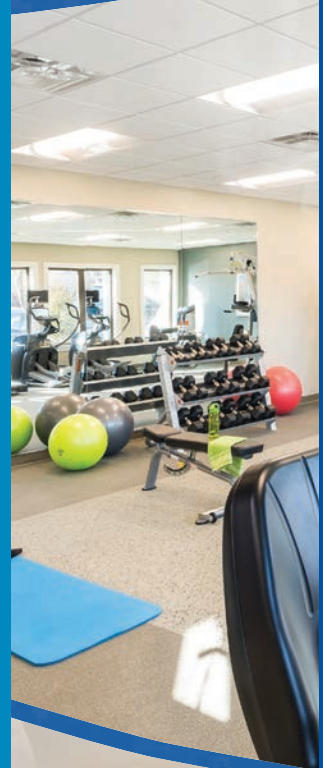

Water View Terrace is ideally located on Route 9, close to public transportation, major Interstates and only 30 minutes to downtown Boston.

The spacious studio, one and two bedroom apartment homes include all kitchen appliances, central air conditioning and private balconies. Residents also have access to a fitness center, swimming pool and sundeck, laundry rooms and 24-hour emergency response maintenance services. Enjoy comfort and convenience in this unique community that's only minutes from shopping, dining and leisure destinations.

Call Today! (508) 872-8854

FEATURES AND AMENITIES

- Brand new amenity center including home office center, Internet café, community room, fitness center, movie theatre, and conference room
- Free heat in select apartments
- Fully equipped kitchen
- Central air conditioning (select units)
- Wall-to-wall carpeting
- Spacious closets
- Private terraces (select units)
- Controlled building access
- Covered parking available
- Laundry rooms
- Pool and sundeck
- Package acceptance
- Resident community garden
- Nearby public transportation
- Pet friendly – call for details
- Online rent payment
- 24-hour maintenance response guarantee
- Community sponsored resident events

Residence features are subject to change and may be available in select apartments only.