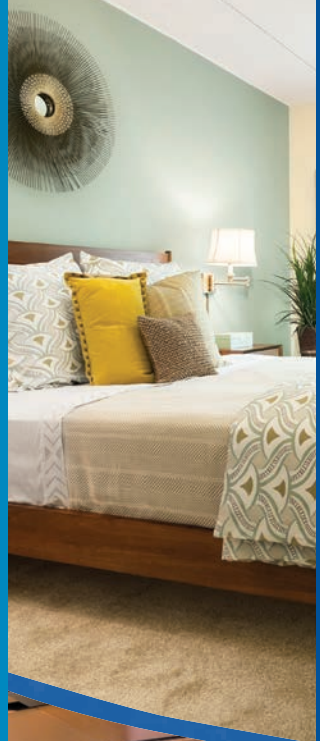

Water View Terrace

Start *Living*

WATER VIEW TERRACE