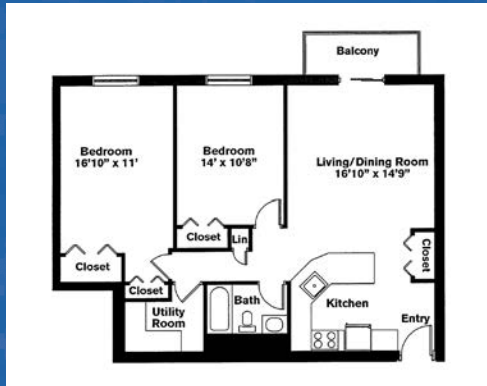

Residence features are subject to change and may be available in select apartments only.

Water View Terrace

Start *Living*

WATER VIEW TERRACE

One Bedroom ~ 1 Bath (740 sq. ft.)

Two Bedrooms ~ 2 Baths (1,021 sq. ft.)

One Bedroom ~ 1 Bath (808 sq. ft.)

Two Bedrooms ~ 2 Baths (1,047 sq. ft.)

One Bedroom ~ 1 Bath (1,072 sq. ft.)

Two Bedrooms ~ 2 Baths (1,049 sq. ft.)

Variations may occur in some floor plan styles. Dimensions and square foot measurements are approximate.