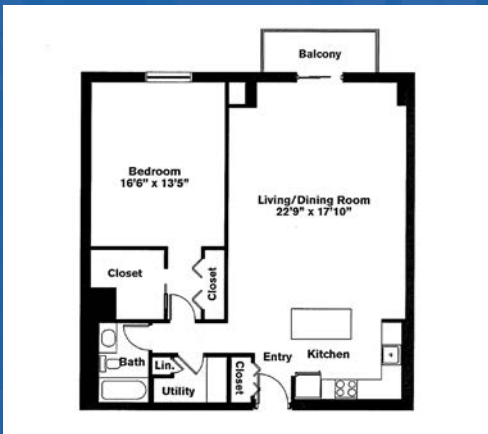

Residence features are subject to change and may be available in select apartments only.

Water View Terrace

Start *Living*

WATER VIEW TERRACE

One Bedroom ~ 1 Bath (740 sq. ft.)

Two Bedrooms ~ 2 Baths (1,021 sq. ft.)

One Bedroom ~ 1 Bath (808 sq. ft.)

Two Bedrooms ~ 2 Baths (1,047 sq. ft.)

One Bedroom ~ 1 Bath (1,072 sq. ft.)

Two Bedrooms ~ 2 Baths (1,049 sq. ft.)

Variations may occur in some floor plan styles. Dimensions and square foot measurements are approximate.