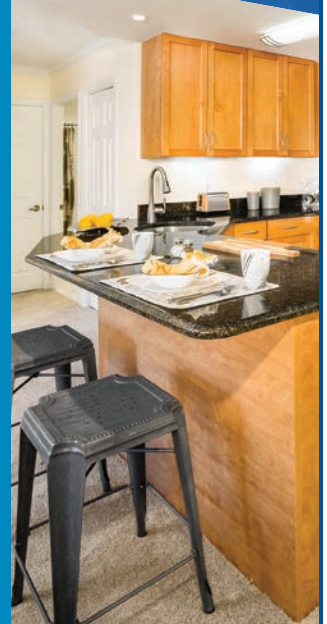

Water View Terrace is ideally located on Route 9, close to public transportation, major Interstates and only 30 minutes to downtown Boston.

The spacious studio, one and two bedroom apartment homes include all kitchen appliances, central air conditioning and private balconies. Residents also have access to a fitness center, swimming pool and sundeck, laundry rooms and 24-hour emergency response maintenance services. Enjoy comfort and convenience in this unique community that's only minutes from shopping, dining and leisure destinations.

Call Today! (508) 872-8854

FEATURES AND AMENITIES

- Brand new amenity center including home office center, Internet café, community room, fitness center, movie theatre, and conference room
- Free heat in select apartments
- Fully equipped kitchen
- Central air conditioning (select units)
- Wall-to-wall carpeting
- Spacious closets
- Private terraces (select units)
- Controlled building access
- Covered parking available
- Laundry rooms
- Pool and sundeck
- Package acceptance
- Resident community garden
- Nearby public transportation
- Pet friendly – call for details
- Online rent payment
- 24-hour maintenance response guarantee
- Community sponsored resident events

Residence features are subject to change and may be available in select apartments only.