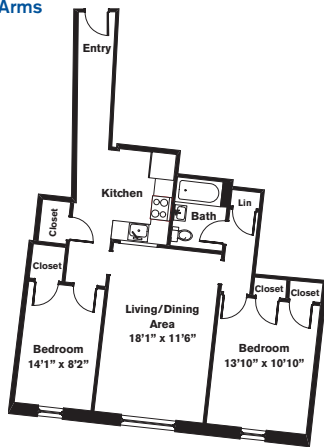

Residence features are subject to change and may be available in select apartments only.

CHR Cambridge Apartments

Start *Living*

One Bedroom ~ 1 Bath (530 sq. ft.)

Chauncy Court

One Bedroom ~ 1 Bath (615 sq. ft.)

John Harvard Apartments

Two Bedrooms ~ 1 Bath (599 sq. ft.)

Charles Chauncy

One Bedrooms ~ 1 Bath (556 sq. ft.)

Chauncy Court

Two Bedrooms ~ 1 Baths (742 sq. ft.)

John Harvard Apartments

One Bedroom ~ 1 Bath (564 sq. ft.)

Wendell Terrace

Two Bedrooms ~ 1 Baths (786 sq. ft.)

Battle Arms

Three Bedrooms ~ 1.5 Baths (893 sq. ft.)

1 Langdon Square

One Bedroom ~ 1 Bath (647 sq. ft.)

Wendell Terrace

Variations may occur in some floor plan styles. Dimensions and square foot measurements are approximate.