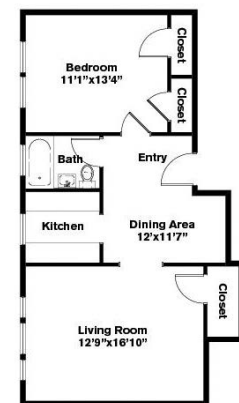

John Harvard Apartments

Two Bedrooms ~ 1 Bath (599 sq. ft.)

Charles Chauncy

One Bedrooms ~ 1 Bath (556 sq. ft.)

Chauncy Court

Two Bedrooms ~ 1 Baths (742 sq. ft.)

John Harvard Apartments

One Bedroom ~ 1 Bath (564 sq. ft.)

Wendell Terrace

Two Bedrooms ~ 1 Baths (786 sq. ft.)

Battle Arms

Three Bedrooms ~ 1.5 Baths (893 sq. ft.)

1 Langdon Square

One Bedroom ~ 1 Bath (647 sq. ft.)

Wendell Terrace

Variations may occur in some floor plan styles. Dimensions and square foot measurements are approximate.