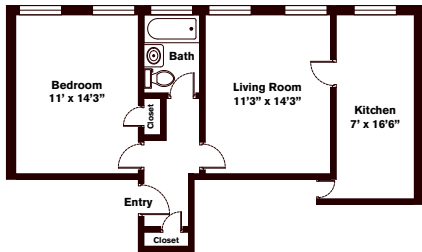

Residence features are subject to change and may be available in select apartments only.

CHR Cambridge Apartments

Start *Living*

One Bedroom ~ 1 Bath (530 sq. ft.)

Chauncy Court

One Bedroom ~ 1 Bath (615 sq. ft.)

John Harvard Apartments

Two Bedrooms ~ 1 Bath (599 sq. ft.)

Charles Chauncy

One Bedrooms ~ 1 Bath (556 sq. ft.)

Chauncy Court

Two Bedrooms ~ 1 Baths (742 sq. ft.)

John Harvard Apartments

One Bedroom ~ 1 Bath (564 sq. ft.)

Wendell Terrace

Two Bedrooms ~ 1 Baths (786 sq. ft.)

Battle Arms

Three Bedrooms ~ 1.5 Baths (893 sq. ft.)

1 Langdon Square

One Bedroom ~ 1 Bath (647 sq. ft.)

Wendell Terrace

Variations may occur in some floor plan styles. Dimensions and square foot measurements are approximate.