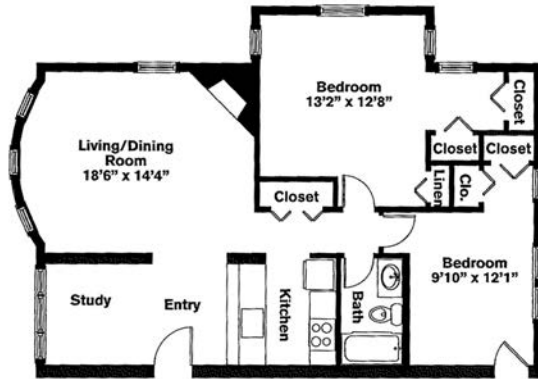

Residence features are subject to change and may be available in select apartments only.

1 Langdon Square

Start *Living*

Signature
COLLECTION

APARTMENT HOMES

1 LANGDON SQUARE

Two Bedrooms ~ 1 Bath (1,077 sq. ft.)

Unit 1

Three Bedrooms ~ 2 Baths (1,101 sq. ft.)

Unit 3

Three Bedrooms ~ 1.5 Baths (893 sq. ft.)

Unit 4

Variations may occur in some floor plan styles. Dimensions and square foot measurements are approximate.