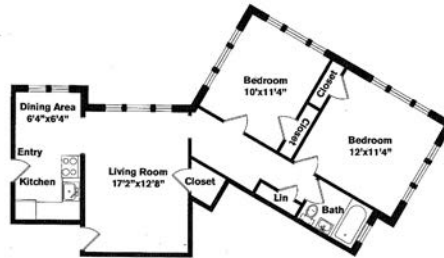

Residence features are subject to change and may be available in select apartments only.

CHR Cambridge Apartments

Start *Living*

One Bedroom ~ 1 Bath (530 sq. ft.)

Chauncy Court

One Bedroom ~ 1 Bath (615 sq. ft.)

John Harvard Apartments

Two Bedrooms ~ 1 Bath (599 sq. ft.)

Charles Chauncy

One Bedrooms ~ 1 Bath (556 sq. ft.)

Chauncy Court

Two Bedrooms ~ 1 Baths (742 sq. ft.)

John Harvard Apartments

One Bedroom ~ 1 Bath (564 sq. ft.)

Wendell Terrace

Two Bedrooms ~ 1 Baths (786 sq. ft.)

Battle Arms

Three Bedrooms ~ 1.5 Baths (893 sq. ft.)

1 Langdon Square

One Bedroom ~ 1 Bath (647 sq. ft.)

Wendell Terrace

Variations may occur in some floor plan styles. Dimensions and square foot measurements are approximate.