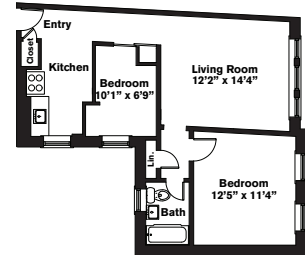

Residence features are subject to change and may be available in select apartments only.

CHR Cambridge Apartments

Start *Living*

One Bedroom ~ 1 Bath (530 sq. ft.)

Chauncy Court

One Bedroom ~ 1 Bath (615 sq. ft.)

John Harvard Apartments

Two Bedrooms ~ 1 Bath (599 sq. ft.)

Charles Chauncy

One Bedrooms ~ 1 Bath (556 sq. ft.)

Chauncy Court

Two Bedrooms ~ 1 Baths (742 sq. ft.)

John Harvard Apartments

One Bedroom ~ 1 Bath (564 sq. ft.)

Wendell Terrace

Two Bedrooms ~ 1 Baths (786 sq. ft.)

Battle Arms

Three Bedrooms ~ 1.5 Baths (893 sq. ft.)

1 Langdon Square

One Bedroom ~ 1 Bath (647 sq. ft.)

Wendell Terrace

Variations may occur in some floor plan styles. Dimensions and square foot measurements are approximate.