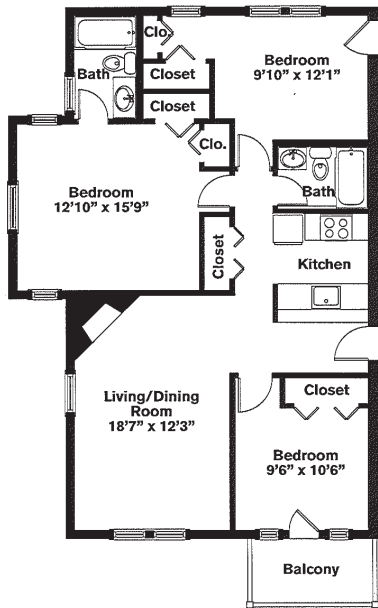

Residence features are subject to change and may be available in select apartments only.

1 Langdon Square

Start *Living*

Signature
COLLECTION

APARTMENT HOMES

1 LANGDON SQUARE

Two Bedrooms ~ 1 Bath (1,077 sq. ft.)

Unit 1

Three Bedrooms ~ 2 Baths (1,101 sq. ft.)

Unit 3

Three Bedrooms ~ 1.5 Baths (893 sq. ft.)

Unit 4

Variations may occur in some floor plan styles. Dimensions and square foot measurements are approximate.