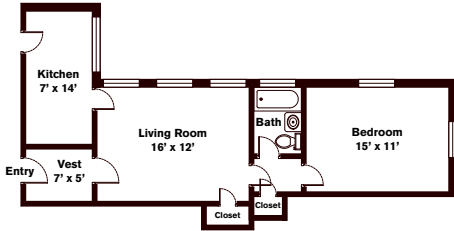

Residence features are subject to change and may be available in select apartments only.

CHR Cambridge Apartments

Start *Living*

One Bedroom ~ 1 Bath (530 sq. ft.)

Chauncy Court

One Bedroom ~ 1 Bath (615 sq. ft.)

John Harvard Apartments

Two Bedrooms ~ 1 Bath (599 sq. ft.)

Charles Chauncy

One Bedrooms ~ 1 Bath (556 sq. ft.)

Chauncy Court

Two Bedrooms ~ 1 Baths (742 sq. ft.)

John Harvard Apartments

One Bedroom ~ 1 Bath (564 sq. ft.)