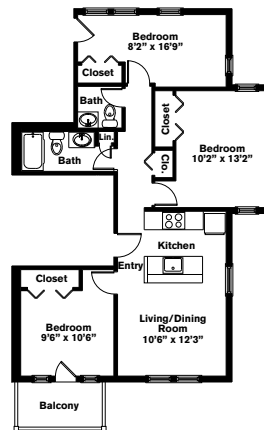

John Harvard Apartments

Two Bedrooms ~ 1 Bath (599 sq. ft.)

Charles Chauncy

One Bedrooms ~ 1 Bath (556 sq. ft.)

Chauncy Court

Two Bedrooms ~ 1 Baths (742 sq. ft.)

John Harvard Apartments

One Bedroom ~ 1 Bath (564 sq. ft.)

Wendell Terrace

Two Bedrooms ~ 1 Baths (786 sq. ft.)

Battle Arms

Three Bedrooms ~ 1.5 Baths (893 sq. ft.)

1 Langdon Square

One Bedroom ~ 1 Bath (647 sq. ft.)

Wendell Terrace

Variations may occur in some floor plan styles. Dimensions and square foot measurements are approximate.