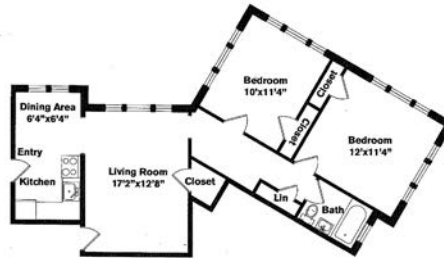

## Start *Living*

One Bedroom ~ 1 Bath (530 sq. ft.)

Chauncy Court

One Bedroom ~ 1 Bath (615 sq. ft.)

John Harvard Apartments

Two Bedrooms ~ 1 Bath (599 sq. ft.)

Charles Chauncy

One Bedrooms ~ 1 Bath (556 sq. ft.)

Chauncy Court

Two Bedrooms ~ 1 Baths (742 sq. ft.)

John Harvard Apartments

One Bedroom ~ 1 Bath (564 sq. ft.)

Wendell Terrace

Two Bedrooms ~ 1 Baths (786 sq. ft.)

Brattle Arms

Three Bedrooms ~ 1.5 Baths (893 sq. ft.)