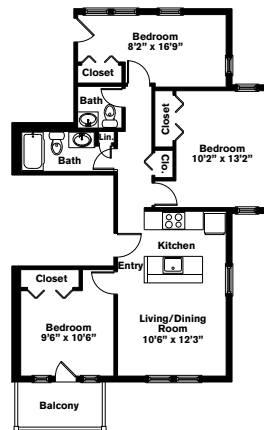

## Start *Living*

One Bedroom ~ 1 Bath (530 sq. ft.)

Chauncy Court

One Bedroom ~ 1 Bath (615 sq. ft.)

John Harvard Apartments

Two Bedrooms ~ 1 Bath (599 sq. ft.)

Charles Chauncy

One Bedrooms ~ 1 Bath (556 sq. ft.)

Chauncy Court

Two Bedrooms ~ 1 Baths (742 sq. ft.)

John Harvard Apartments

One Bedroom ~ 1 Bath (564 sq. ft.)

Wendell Terrace

Two Bedrooms ~ 1 Baths (786 sq. ft.)

Brattle Arms

Three Bedrooms ~ 1.5 Baths (893 sq. ft.)

1 Langdon Square

One Bedroom ~ 1 Bath (647 sq. ft.)

Wendell Terrace

Variations may occur in some floor plan styles. Dimensions and square foot measurements are approximate.

LEASING OFFICE One Langdon Street, Cambridge, MA 02138