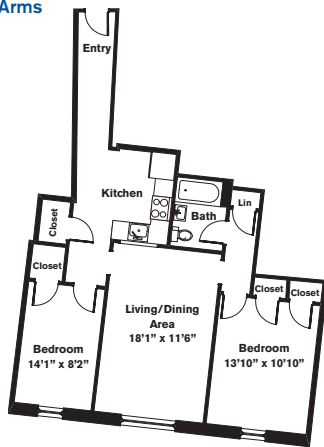

## Start *Living*

One Bedroom ~ 1 Bath (530 sq. ft.)

Chauncy Court

One Bedroom ~ 1 Bath (615 sq. ft.)

John Harvard Apartments

Two Bedrooms ~ 1 Bath (599 sq. ft.)

Charles Chauncy

One Bedrooms ~ 1 Bath (556 sq. ft.)

Chauncy Court

Two Bedrooms ~ 1 Baths (742 sq. ft.)

John Harvard Apartments

One Bedroom ~ 1 Bath (564 sq. ft.)

Wendell Terrace

Two Bedrooms ~ 1 Baths (786 sq. ft.)

Brattle Arms

Three Bedrooms ~ 1.5 Baths (893 sq. ft.)

1 Langdon Square

One Bedroom ~ 1 Bath (647 sq. ft.)

Wendell Terrace

Variations may occur in some floor plan styles. Dimensions and square foot measurements are approximate.

LEASING OFFICE One Langdon Street, Cambridge, MA 02138