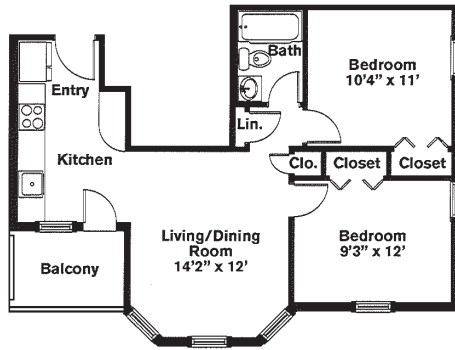

*Residence features are subject to change and may be available in select apartments only.*

65 Langdon Street

Start *Living*

Signature  
COLLECTION

APARTMENT HOMES

65 LANGDON STREET

Two Bedrooms ~ 1 Bath (657 sq. ft.)

Unit 4, 8, 12

Three Bedrooms ~ 1 Bath (840 sq. ft.)

Unit 2

Three Bedrooms ~ 1.5 Baths (878 sq. ft.)

Unit 5, 9

Variations may occur in some floor plan styles. Dimensions and square foot measurements are approximate.