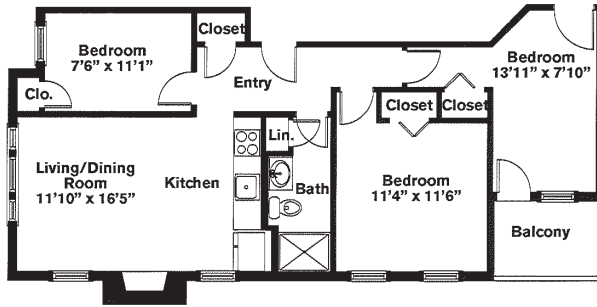

*Residence features are subject to change and may be available in select apartments only.*

65 Langdon Street

Start *Living*

Signature  
COLLECTION

APARTMENT HOMES

65 LANGDON STREET

Two Bedrooms ~ 1 Bath (657 sq. ft.)

Unit 4, 8, 12

Three Bedrooms ~ 1 Bath (840 sq. ft.)

Unit 2

Three Bedrooms ~ 1.5 Baths (878 sq. ft.)

Unit 5, 9

Variations may occur in some floor plan styles. Dimensions and square foot measurements are approximate.