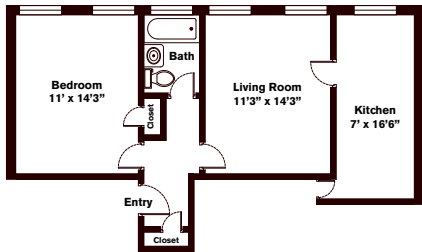

## Start *Living*

One Bedroom ~ 1 Bath (530 sq. ft.)

Chauncy Court

One Bedroom ~ 1 Bath (615 sq. ft.)

John Harvard Apartments

Two Bedrooms ~ 1 Bath (599 sq. ft.)

Charles Chauncy

One Bedrooms ~ 1 Bath (556 sq. ft.)

Chauncy Court

Two Bedrooms ~ 1 Baths (742 sq. ft.)

John Harvard Apartments

One Bedroom ~ 1 Bath (564 sq. ft.)

Wendell Terrace

Two Bedrooms ~ 1 Baths (786 sq. ft.)

Brattle Arms

Three Bedrooms ~ 1.5 Baths (893 sq. ft.)