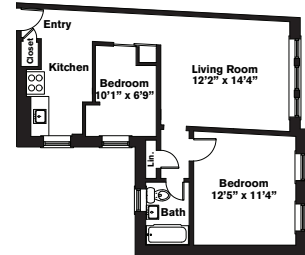

## Start *Living*

One Bedroom ~ 1 Bath (530 sq. ft.)

Chauncy Court

One Bedroom ~ 1 Bath (615 sq. ft.)

John Harvard Apartments

Two Bedrooms ~ 1 Bath (599 sq. ft.)

Charles Chauncy

One Bedrooms ~ 1 Bath (556 sq. ft.)

Chauncy Court

Two Bedrooms ~ 1 Baths (742 sq. ft.)

John Harvard Apartments

One Bedroom ~ 1 Bath (564 sq. ft.)

Wendell Terrace

Two Bedrooms ~ 1 Baths (786 sq. ft.)

Brattle Arms

Three Bedrooms ~ 1.5 Baths (893 sq. ft.)