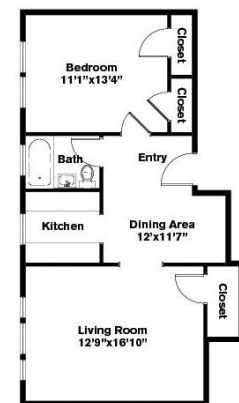

## Start *Living*

One Bedroom ~ 1 Bath (530 sq. ft.)

Chauncy Court

One Bedroom ~ 1 Bath (615 sq. ft.)

John Harvard Apartments

Two Bedrooms ~ 1 Bath (599 sq. ft.)

Charles Chauncy

One Bedrooms ~ 1 Bath (556 sq. ft.)

Chauncy Court

Two Bedrooms ~ 1 Baths (742 sq. ft.)

John Harvard Apartments

One Bedroom ~ 1 Bath (564 sq. ft.)

Wendell Terrace

Two Bedrooms ~ 1 Baths (786 sq. ft.)

Brattle Arms

Three Bedrooms ~ 1.5 Baths (893 sq. ft.)

1 Langdon Square

One Bedroom ~ 1 Bath (647 sq. ft.)

Wendell Terrace

Variations may occur in some floor plan styles. Dimensions and square foot measurements are approximate.

LEASING OFFICE One Langdon Street, Cambridge, MA 02138