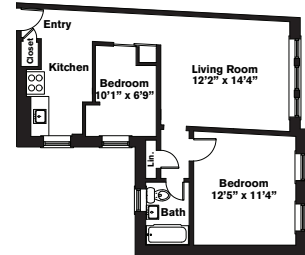

Residence features are subject to change and may be available in select apartments only.

CHR Cambridge Apartments

Start *Living*

One Bedroom ~ 1 Bath (530 sq. ft.)

Chauncy Court

One Bedroom ~ 1 Bath (615 sq. ft.)

John Harvard Apartments

Two Bedrooms ~ 1 Bath (599 sq. ft.)

Charles Chauncy

One Bedrooms ~ 1 Bath (556 sq. ft.)

Chauncy Court

Two Bedrooms ~ 1 Baths (742 sq. ft.)

John Harvard Apartments

One Bedroom ~ 1 Bath (564 sq. ft.)