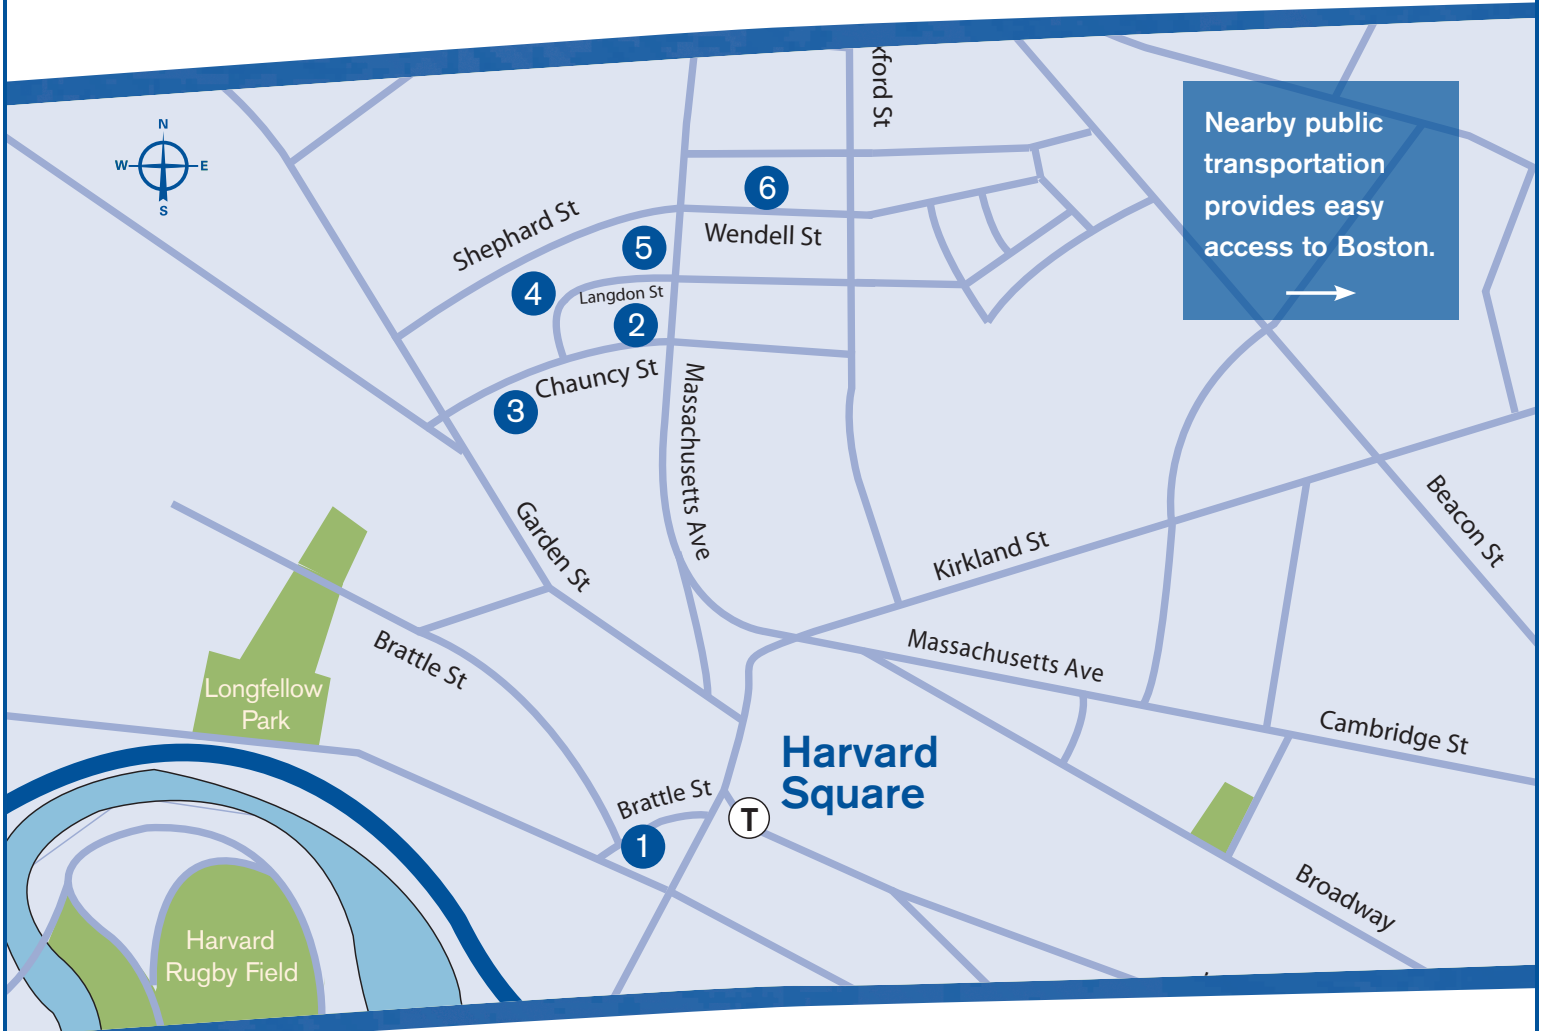

CHR Cambridge Apartments

1 Brattle Arms
CHR Signature Collection
60 Brattle Street

2 Charles Chauncy
CHR Signature Collection
1 & 3 Chauncy Street

3 Chauncy Court
18-26 Chauncy Street

4 Langdon Square
CHR Signature Collection
– 1 Langdon Square
– 55 Langdon Street
– 59-61 Langdon Street
– 65 Langdon Street

5 John Harvard
1-3 Langdon Street

6 Wendell Terrace
19-21 Wendell Street