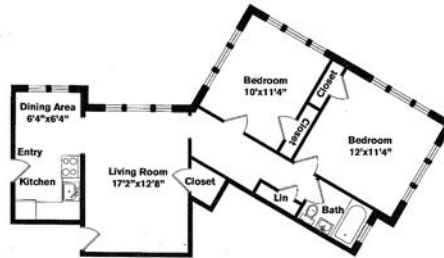

Residence features are subject to change and may be available in select apartments only.

CHR Cambridge Apartments

Start *Living*

One Bedroom ~ 1 Bath (530 sq. ft.)

Chauncy Court

One Bedroom ~ 1 Bath (615 sq. ft.)

John Harvard Apartments

Two Bedrooms ~ 1 Bath (599 sq. ft.)

Charles Chauncy

One Bedrooms ~ 1 Bath (556 sq. ft.)

Chauncy Court

Two Bedrooms ~ 1 Baths (742 sq. ft.)

John Harvard Apartments

One Bedroom ~ 1 Bath (564 sq. ft.)

Wendell Terrace

Two Bedrooms ~ 1 Baths (786 sq. ft.)

Brattle Arms

Three Bedrooms ~ 1.5 Baths (893 sq. ft.)

1 Langdon Square

One Bedroom ~ 1 Bath (647 sq. ft.)

Wendell Terrace

Variations may occur in some floor plan styles. Dimensions and square foot measurements are approximate.