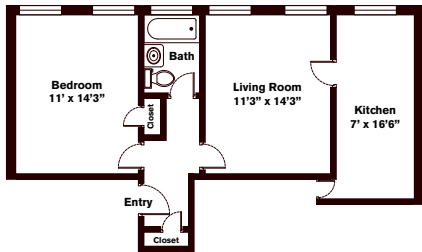

John Harvard Apartments

Two Bedrooms ~ 1 Bath (599 sq. ft.)

Charles Chauncy

One Bedrooms ~ 1 Bath (556 sq. ft.)

Chauncy Court

Two Bedrooms ~ 1 Baths (742 sq. ft.)

John Harvard Apartments

One Bedroom ~ 1 Bath (564 sq. ft.)

Wendell Terrace

Two Bedrooms ~ 1 Baths (786 sq. ft.)

Brattle Arms

Three Bedrooms ~ 1.5 Baths (893 sq. ft.)

1 Langdon Square

One Bedroom ~ 1 Bath (647 sq. ft.)

Wendell Terrace

Variations may occur in some floor plan styles. Dimensions and square foot measurements are approximate.