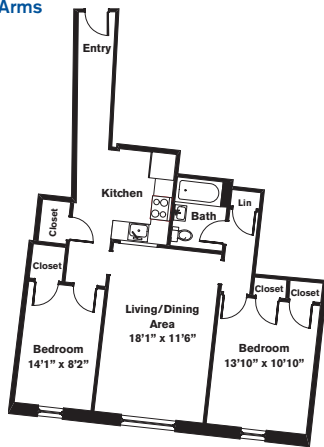

Residence features are subject to change and may be available in select apartments only.

CHR Cambridge Apartments

Start *Living*

One Bedroom ~ 1 Bath (530 sq. ft.)

Chauncy Court

One Bedroom ~ 1 Bath (615 sq. ft.)

John Harvard Apartments

Two Bedrooms ~ 1 Bath (599 sq. ft.)

Charles Chauncy

One Bedrooms ~ 1 Bath (556 sq. ft.)

Chauncy Court

Two Bedrooms ~ 1 Baths (742 sq. ft.)

John Harvard Apartments

One Bedroom ~ 1 Bath (564 sq. ft.)

Wendell Terrace

Two Bedrooms ~ 1 Baths (786 sq. ft.)

Brattle Arms

Three Bedrooms ~ 1.5 Baths (893 sq. ft.)

1 Langdon Square

One Bedroom ~ 1 Bath (647 sq. ft.)

Wendell Terrace

Variations may occur in some floor plan styles. Dimensions and square foot measurements are approximate.