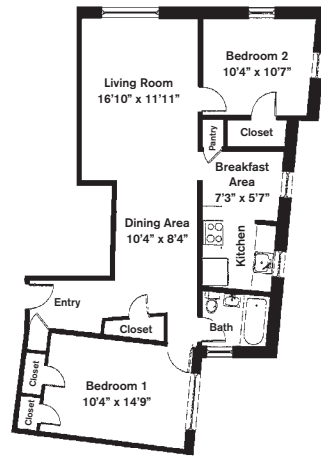

Style 1

Two Bedrooms ~ 1 Bath (869 sq. ft.)

Style 1

One Bedroom ~ 1 Bath (820 sq. ft.)

Style 2

Two Bedrooms ~ 1 Bath (1,001 sq. ft.)

Style 2

One Bedroom ~ 1 Bath (604 sq. ft.)

Style 3

Variations may occur in some floor plan styles. Dimensions and square foot measurements are approximate.

Brattle Arms, 60 Brattle Street, Cambridge, MA 02138

LEASING OFFICE One Langdon Street, Cambridge, MA 02138