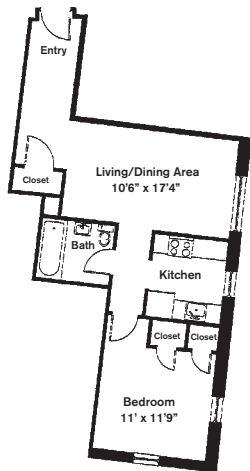

Style 1

Two Bedrooms ~ 1 Bath (869 sq. ft.)

Style 1

One Bedroom ~ 1 Bath (820 sq. ft.)

Style 2

Two Bedrooms ~ 1 Bath (1,001 sq. ft.)

Style 2

One Bedroom ~ 1 Bath (604 sq. ft.)

Style 3

Variations may occur in some floor plan styles. Dimensions and square foot measurements are approximate.

Brattle Arms, 60 Brattle Street, Cambridge, MA 02138

LEASING OFFICE One Langdon Street, Cambridge, MA 02138