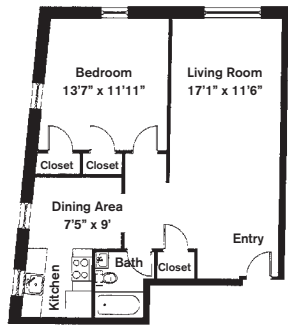

Style 1

Two Bedrooms ~ 1 Bath (869 sq. ft.)

Style 1

One Bedroom ~ 1 Bath (820 sq. ft.)

Style 2

Two Bedrooms ~ 1 Bath (1,001 sq. ft.)

Style 2

One Bedroom ~ 1 Bath (604 sq. ft.)

Style 3

Variations may occur in some floor plan styles. Dimensions and square foot measurements are approximate.

Brattle Arms, 60 Brattle Street, Cambridge, MA 02138

LEASING OFFICE One Langdon Street, Cambridge, MA 02138