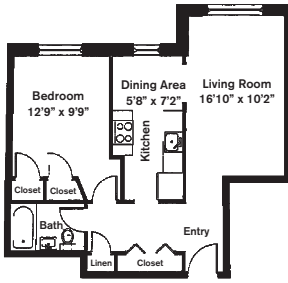

Residence features are subject to change and may be available in select apartments only.

Brattle Arms

Start *Living*

Signature
COLLECTION

APARTMENT HOMES

B
R
A
T
T
L
E
A
R
M
S

One Bedroom ~ 1 Bath (591 sq. ft.)

Style 1

Two Bedrooms ~ 1 Bath (869 sq. ft.)

Style 1

One Bedroom ~ 1 Bath (820 sq. ft.)

Style 2

Two Bedrooms ~ 1 Bath (1,001 sq. ft.)

Style 2

One Bedroom ~ 1 Bath (604 sq. ft.)

Style 3

Variations may occur in some floor plan styles. Dimensions and square foot measurements are approximate.

Brattle Arms, 60 Brattle Street, Cambridge, MA 02138

LEASING OFFICE One Langdon Street, Cambridge, MA 02138