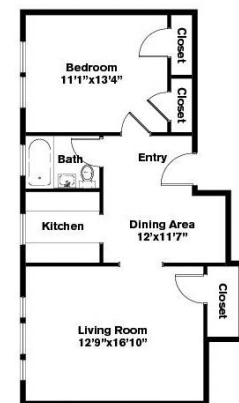

John Harvard Apartments

Two Bedrooms ~ 1 Bath (599 sq. ft.)

Charles Chauncy

One Bedrooms ~ 1 Bath (556 sq. ft.)

Chauncy Court

Two Bedrooms ~ 1 Baths (742 sq. ft.)

John Harvard Apartments

One Bedroom ~ 1 Bath (564 sq. ft.)

Wendell Terrace

Two Bedrooms ~ 1 Baths (786 sq. ft.)

Brattle Arms

Three Bedrooms ~ 1.5 Baths (893 sq. ft.)

1 Langdon Square

One Bedroom ~ 1 Bath (647 sq. ft.)

Wendell Terrace

Variations may occur in some floor plan styles. Dimensions and square foot measurements are approximate.