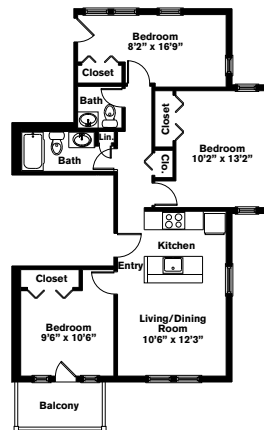

John Harvard Apartments

Two Bedrooms ~ 1 Bath (599 sq. ft.)

Charles Chauncy

One Bedrooms ~ 1 Bath (556 sq. ft.)

Chauncy Court

Two Bedrooms ~ 1 Baths (742 sq. ft.)

John Harvard Apartments

One Bedroom ~ 1 Bath (564 sq. ft.)

Wendell Terrace

Two Bedrooms ~ 1 Baths (786 sq. ft.)

Brattle Arms

Three Bedrooms ~ 1.5 Baths (893 sq. ft.)

1 Langdon Square

One Bedroom ~ 1 Bath (647 sq. ft.)

Wendell Terrace

Variations may occur in some floor plan styles. Dimensions and square foot measurements are approximate.