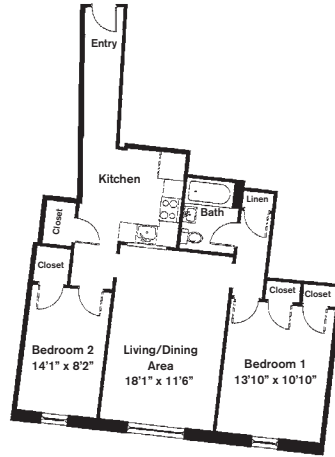

Residence features are subject to change and may be available in select apartments only.

Brattle Arms

Start *Living*

Signature
COLLECTION

APARTMENT HOMES

B
R
A
T
T
L
E
A
R
M
S

One Bedroom ~ 1 Bath (591 sq. ft.)

Style 1

Two Bedrooms ~ 1 Bath (869 sq. ft.)

Style 1

One Bedroom ~ 1 Bath (820 sq. ft.)

Style 2

Two Bedrooms ~ 1 Bath (1,001 sq. ft.)

Style 2

One Bedroom ~ 1 Bath (604 sq. ft.)

Style 3

Variations may occur in some floor plan styles. Dimensions and square foot measurements are approximate.

Brattle Arms, 60 Brattle Street, Cambridge, MA 02138

LEASING OFFICE One Langdon Street, Cambridge, MA 02138