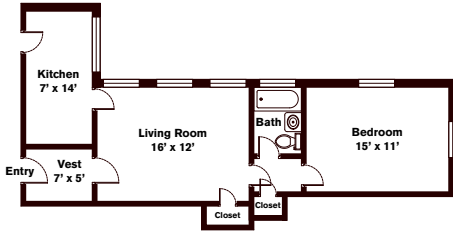

# CHR Cambridge Harvard Square Apartments

Start *Living*

One Bedroom ~ 1 Bath (660 sq. ft.)

Chauncy Court

One Bedroom ~ 1 Bath (615 sq. ft.)

John Harvard Apartments

One Bed + Den ~ 1 Bath (709 sq. ft.)

Charles Chauncy

One Bedrooms ~ 1 Bath (556 sq. ft.)

Chauncy Court

Two Bedrooms ~ 1 Baths (742 sq. ft.)

John Harvard Apartments

One Bedroom ~ 1 Bath (564 sq. ft.)

Wendell Terrace

Two Bedrooms ~ 1 Baths (869 sq. ft.)

Brattle Arms