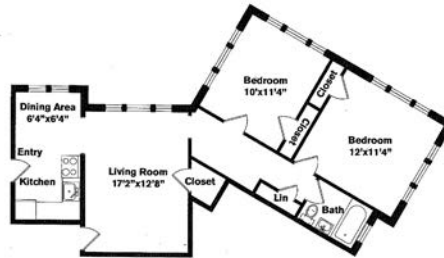

# CHR Cambridge Harvard Square Apartments

Start *Living*

One Bedroom ~ 1 Bath (660 sq. ft.)

Chauncy Court

One Bedroom ~ 1 Bath (615 sq. ft.)

John Harvard Apartments

One Bed + Den ~ 1 Bath (709 sq. ft.)

Charles Chauncy

One Bedrooms ~ 1 Bath (556 sq. ft.)

Chauncy Court

Two Bedrooms ~ 1 Baths (742 sq. ft.)

John Harvard Apartments

One Bedroom ~ 1 Bath (564 sq. ft.)

Wendell Terrace

Two Bedrooms ~ 1 Baths (869 sq. ft.)

Brattle Arms

Three Bedrooms ~ 1.5 Baths (893 sq. ft.)

1 Langdon Square

One Bedroom ~ 1 Bath (647 sq. ft.)

Wendell Terrace

Variations may occur in some floor plan styles. Dimensions and square foot measurements are approximate.