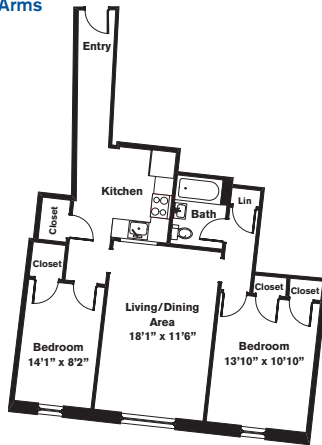

# CHR Cambridge Harvard Square Apartments

Start *Living*

One Bedroom ~ 1 Bath (660 sq. ft.)

Chauncy Court

One Bedroom ~ 1 Bath (615 sq. ft.)

John Harvard Apartments

One Bed + Den ~ 1 Bath (709 sq. ft.)

Charles Chauncy

One Bedrooms ~ 1 Bath (556 sq. ft.)

Chauncy Court

Two Bedrooms ~ 1 Baths (742 sq. ft.)

John Harvard Apartments

One Bedroom ~ 1 Bath (564 sq. ft.)

Wendell Terrace

Two Bedrooms ~ 1 Baths (869 sq. ft.)

Brattle Arms

Three Bedrooms ~ 1.5 Baths (893 sq. ft.)

1 Langdon Square

One Bedroom ~ 1 Bath (647 sq. ft.)

Wendell Terrace

Variations may occur in some floor plan styles. Dimensions and square foot measurements are approximate.