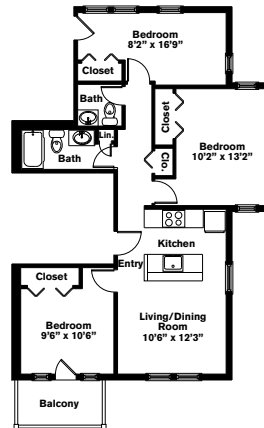

# CHR Cambridge Harvard Square Apartments

Start *Living*

One Bedroom ~ 1 Bath (660 sq. ft.)

Chauncy Court

One Bedroom ~ 1 Bath (615 sq. ft.)

John Harvard Apartments

One Bed + Den ~ 1 Bath (709 sq. ft.)

Charles Chauncy

One Bedrooms ~ 1 Bath (556 sq. ft.)

Chauncy Court

Two Bedrooms ~ 1 Baths (742 sq. ft.)

John Harvard Apartments

One Bedroom ~ 1 Bath (564 sq. ft.)

Wendell Terrace

Two Bedrooms ~ 1 Baths (869 sq. ft.)

Brattle Arms

Three Bedrooms ~ 1.5 Baths (893 sq. ft.)

1 Langdon Square

One Bedroom ~ 1 Bath (647 sq. ft.)

Wendell Terrace

Variations may occur in some floor plan styles. Dimensions and square foot measurements are approximate.