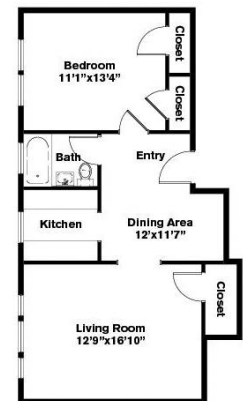

# CHR Cambridge Harvard Square Apartments

Start *Living*

One Bedroom ~ 1 Bath (660 sq. ft.)

Chauncy Court

One Bedroom ~ 1 Bath (615 sq. ft.)

John Harvard Apartments

One Bed + Den ~ 1 Bath (709 sq. ft.)

Charles Chauncy

One Bedrooms ~ 1 Bath (556 sq. ft.)

Chauncy Court

Two Bedrooms ~ 1 Baths (742 sq. ft.)

John Harvard Apartments

One Bedroom ~ 1 Bath (564 sq. ft.)

Wendell Terrace

Two Bedrooms ~ 1 Baths (869 sq. ft.)

Brattle Arms

Three Bedrooms ~ 1.5 Baths (893 sq. ft.)

1 Langdon Square

One Bedroom ~ 1 Bath (647 sq. ft.)

Wendell Terrace

Variations may occur in some floor plan styles. Dimensions and square foot measurements are approximate.