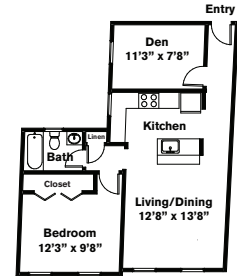

# CHR Cambridge Harvard Square Apartments

Start *Living*

One Bedroom ~ 1 Bath (660 sq. ft.)

Chauncy Court

One Bedroom ~ 1 Bath (615 sq. ft.)

John Harvard Apartments

One Bed + Den ~ 1 Bath (709 sq. ft.)

Charles Chauncy

One Bedrooms ~ 1 Bath (556 sq. ft.)

Chauncy Court

Two Bedrooms ~ 1 Baths (742 sq. ft.)

John Harvard Apartments

One Bedroom ~ 1 Bath (564 sq. ft.)

Wendell Terrace

Two Bedrooms ~ 1 Baths (869 sq. ft.)

Brattle Arms

Three Bedrooms ~ 1.5 Baths (893 sq. ft.)

1 Langdon Square

One Bedroom ~ 1 Bath (647 sq. ft.)

Wendell Terrace

Variations may occur in some floor plan styles. Dimensions and square foot measurements are approximate.