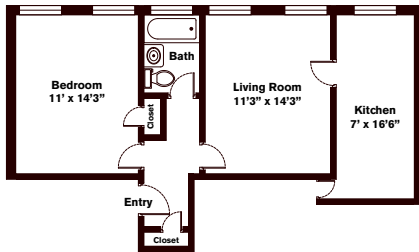

# CHR Cambridge Harvard Square Apartments

Start *Living*

One Bedroom ~ 1 Bath (660 sq. ft.)

Chauncy Court

One Bedroom ~ 1 Bath (615 sq. ft.)

John Harvard Apartments

One Bed + Den ~ 1 Bath (709 sq. ft.)

Charles Chauncy

One Bedrooms ~ 1 Bath (556 sq. ft.)

Chauncy Court

Two Bedrooms ~ 1 Baths (742 sq. ft.)

John Harvard Apartments

One Bedroom ~ 1 Bath (564 sq. ft.)

Wendell Terrace

Two Bedrooms ~ 1 Baths (869 sq. ft.)

Brattle Arms

Three Bedrooms ~ 1.5 Baths (893 sq. ft.)

1 Langdon Square

One Bedroom ~ 1 Bath (647 sq. ft.)

Wendell Terrace

Variations may occur in some floor plan styles. Dimensions and square foot measurements are approximate.